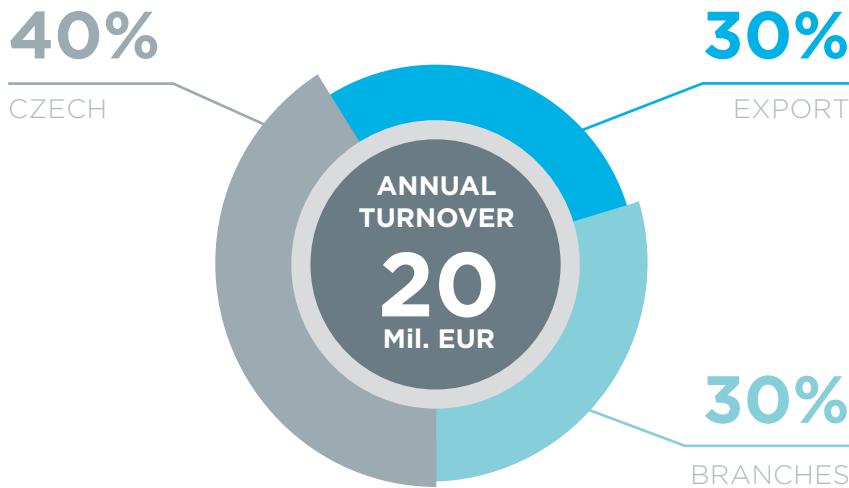

Facts and Stats

16
BRANCHES
OVER THE WORLD

70
EXPORTING
COUNTRIES